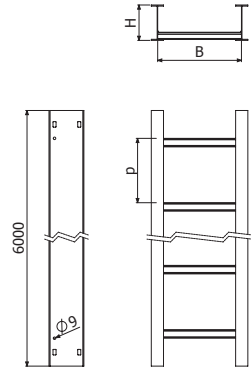

IS H4
(NEMA 20A / 16B)

L = 6 m (20 ft)

	B		H		AL		
					p = 6" (150 mm)	p = 9" (230 mm)	p = 12" (300 mm)
	inch	mm	inch	mm	REF	REF	REF
IS 6x4-p 6M	6	150	4	100	210362	210381	210400
IS 9x4-p 6M	9	230	4	100	210363	210382	210401
IS 12x4-p 6M	12	300	4	100	210364	210383	210402
IS 18x4-p 6M	18	450	4	100	210365	210384	210403
IS 24x4-p 6M	24	600	4	100	210366	210385	210404
IS 30x4-p 6M	30	750	4	100	210367	210386	210405
IS 36x4-p 6M	36	900	4	100	210368	210387	210406

2 x JUI 4 (211220)

IS H5
(NEMA 20A / 16B / 12C)

L = 6 m (20 ft)

	B		H		AL		
					p = 6" (150 mm)	p = 9" (230 mm)	p = 12" (300 mm)
	inch	mm	inch	mm	REF	REF	REF
IS 6x5-p 6M	6	150	5	125	214945	214946	214947
IS 9x5-p 6M	9	230	5	125	210369	210388	210407
IS 12x5-p 6M	12	300	5	125	210370	210389	210408
IS 18x5-p 6M	18	450	5	125	210371	210390	210409
IS 24x5-p 6M	24	600	5	125	210372	210391	210410
IS 30x5-p 6M	30	750	5	125	210373	210392	210411
IS 36x5-p 6M	36	900	5	125	210374	210393	210412

2 x JUI 5 (211221)

IS H6
(NEMA 20B / 16C)

L = 6 m (20 ft)

	B		H		AL		
					p = 6" (150 mm)	p = 9" (230 mm)	p = 12" (300 mm)
	inch	mm	inch	mm	REF	REF	REF
IS 9x6-p 6M	9	230	6	150	210375	210394	210413
IS 12x6-p 6M	12	300	6	150	210376	210395	210414
IS 18x6-p 6M	18	450	6	150	210377	210396	210415
IS 24x6-p 6M	24	600	6	150	210378	210397	210416
IS 30x6-p 6M	30	750	6	150	210379	210398	210417
IS 36x6-p 6M	36	900	6	150	210380	210399	210418

2 x JUI 6 (211222)