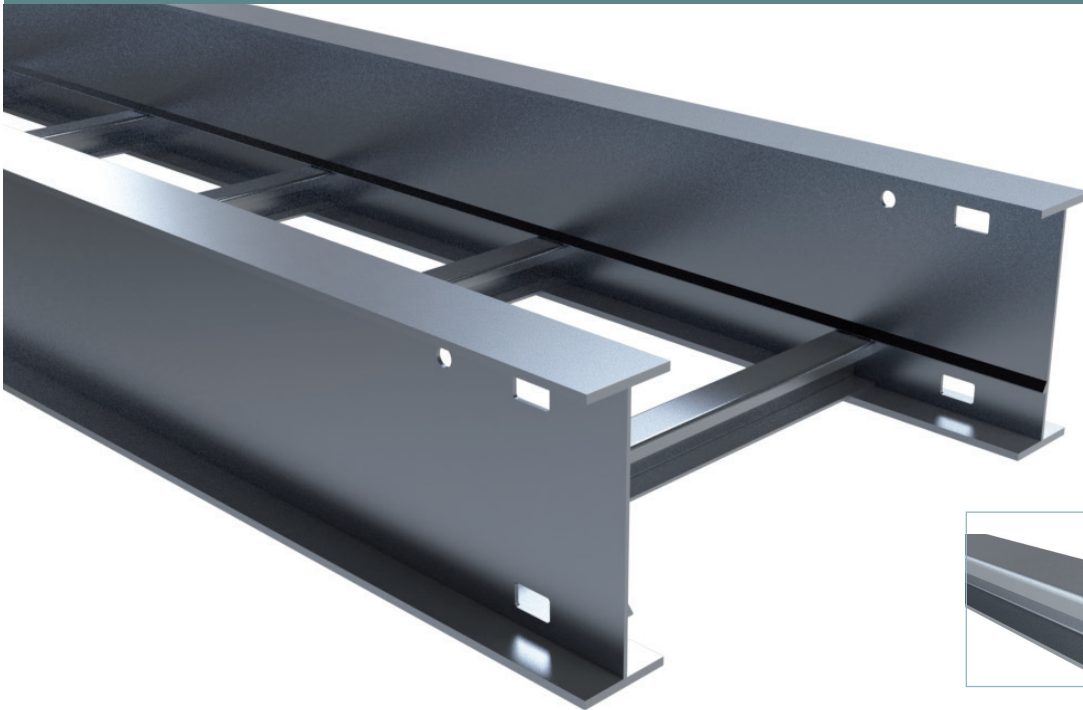

MODEL | SIZE	CLASSIFICATION Standard Load Ratings acc. to NEMA VEI		
	IL	IS	IR
H4"	16A-12C	20A-16B	20B-16C
H5"	16A-12C	20A-16B-12C	20B-16C
H6"	20A-16B-12C	20B-16C	20C

Filling Area							
B		H4"		H5"		H6"	
inch	mm	in²	cm²	in²	cm²	in²	cm²
6"	150	17	109	23	148	29	187
9"	230	25,5	164	34,5	222	43,5	280
12"	300	34,1	219	46,1	297	58,1	374
18"	450	51,1	329	69,1	445	87,1	561
24"	600	68,2	439	92,2	594	116,2	749
30"	750	85,2	549	115,2	743	145,2	936
36"	900	102,3	659	138,3	892	174,3	1124