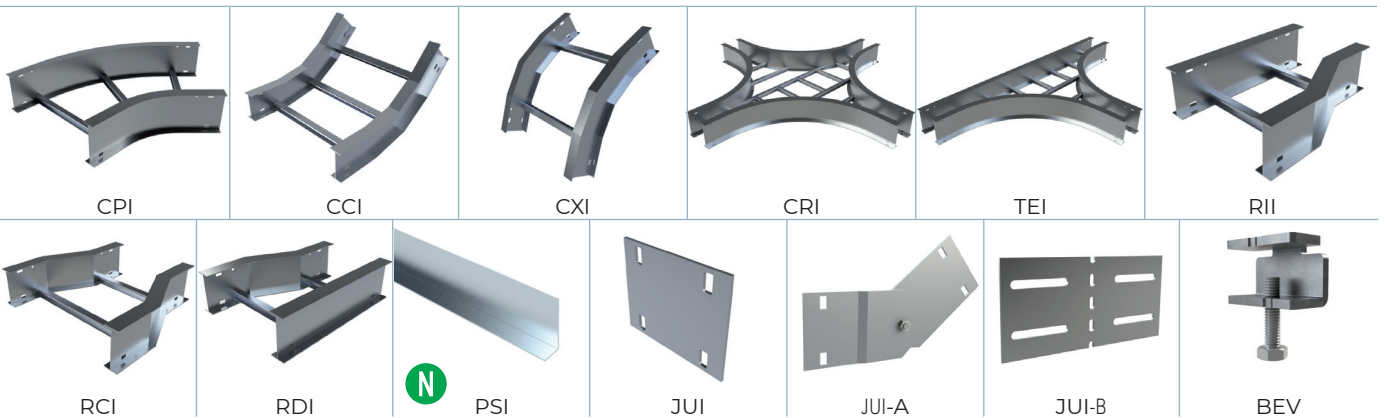

MODEL | SIZE	CLASSIFICATION Standard Load Ratings acc. to NEMA VEI		
	IL	IS	IR
H4"	16A-12C	20A-16B	20B-16C
H5"	16A-12C	20A-16B-12C	20B-16C
H6"	20A-16B-12C	20B-16C	20C

Filling Area							
B		H4"		H5"		H6"	
inch	mm	in²	cm²	in²	cm²	in²	cm²
6"	150	17	109	23	148	29	187
9"	230	25,5	164	34,5	222	43,5	280
12"	300	34,1	219	46,1	297	58,1	374
18"	450	51,1	329	69,1	445	87,1	561
24"	600	68,2	439	92,2	594	116,2	749
30"	750	85,2	549	115,2	743	145,2	936
36"	900	102,3	659	138,3	892	174,3	1124